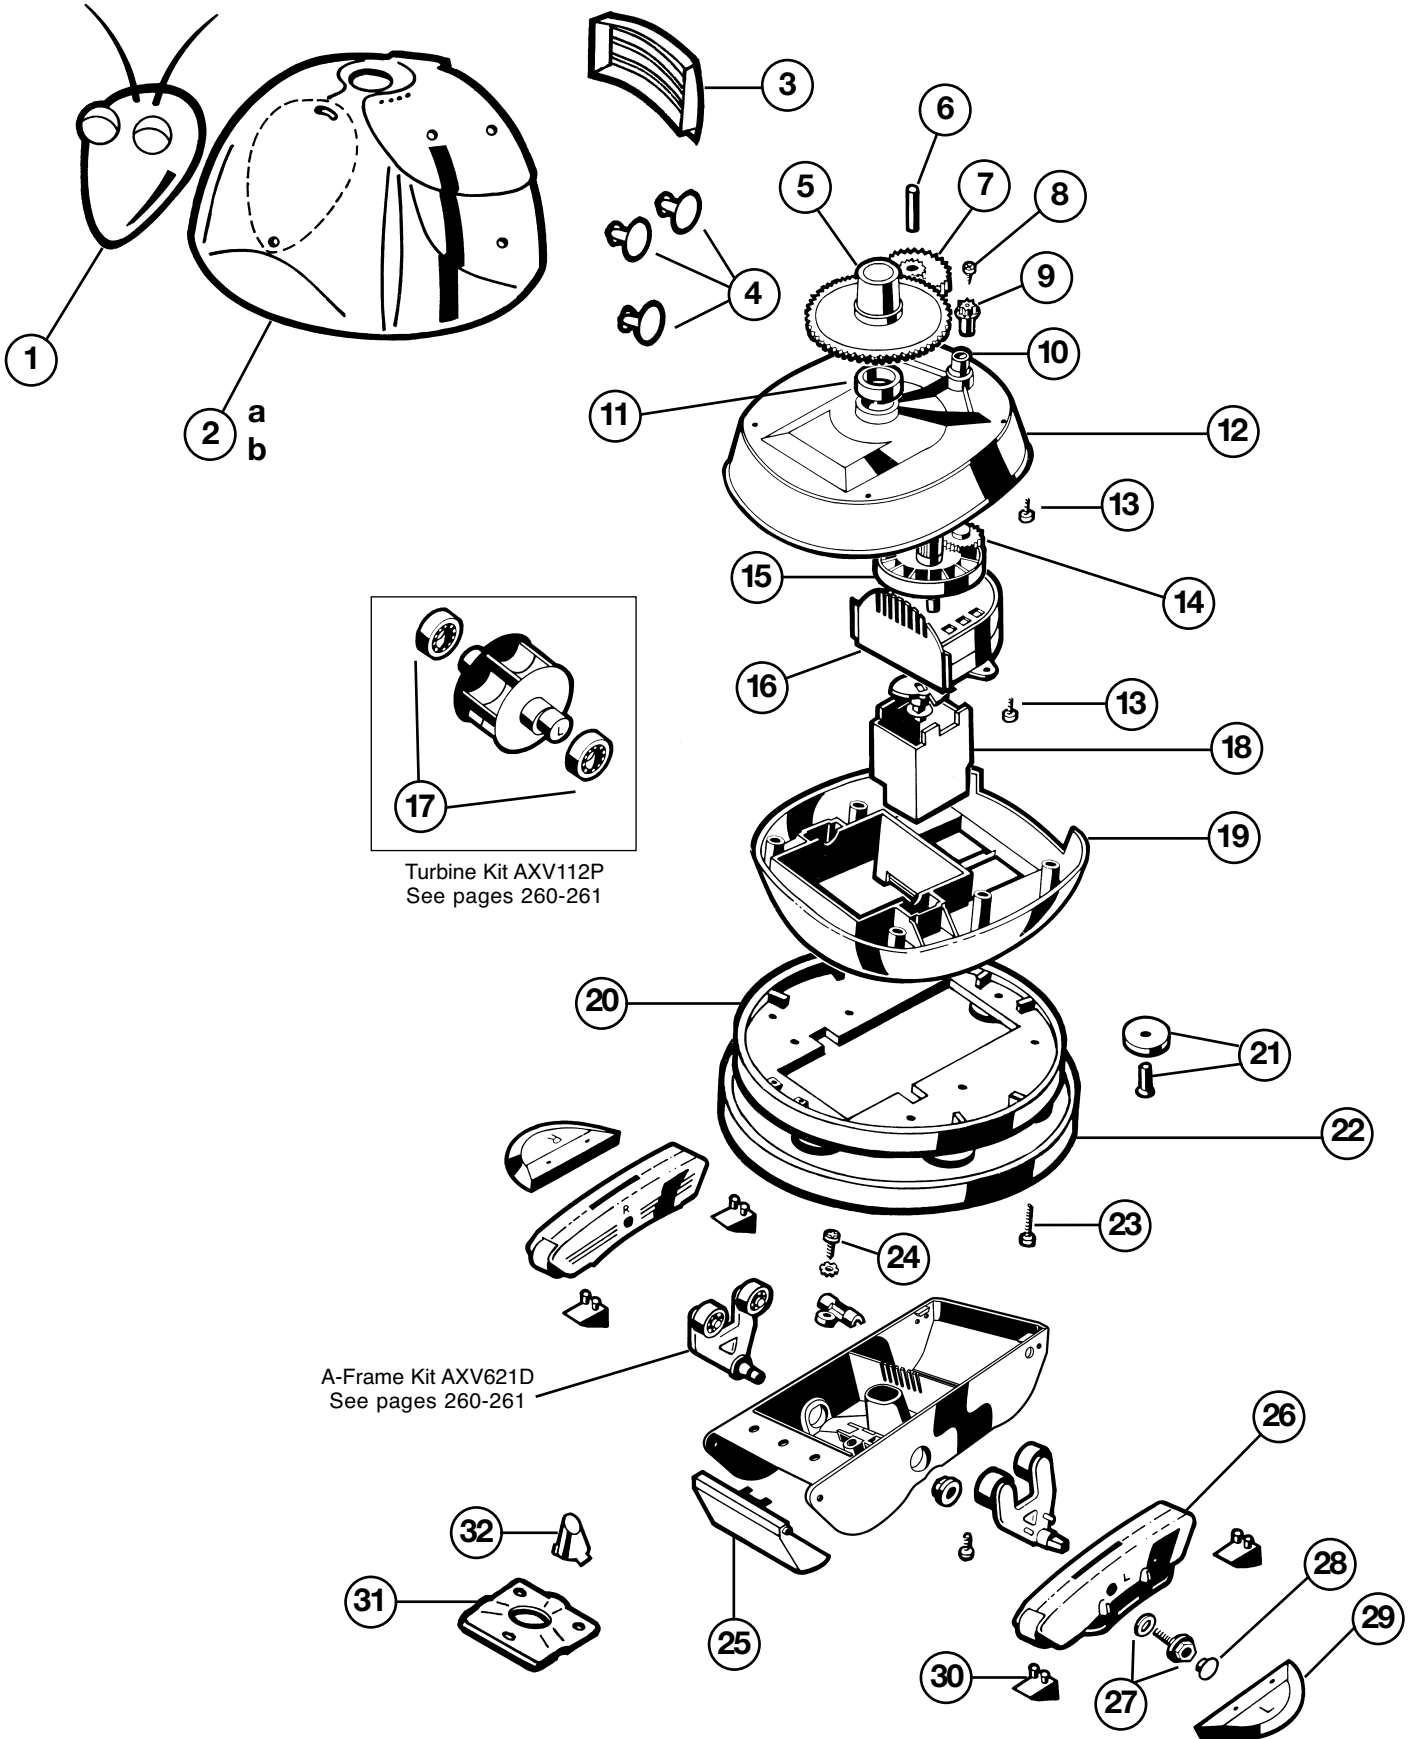

AquaBug®

ABOVE-GROUND CLEANER REPLACEMENT PARTS

Parts Diagram

Parts Listing

Ref. No.	Part No.	Description	Ctn Qty.	No. Req'd
1	AXV464	Head Assembly (Includes Head, Eyes and Antennae)	10	1
2a	AXV457OR	Shell, Orange	**	1
2b	AXV457YL	Shell, Yellow	**	1
3	AXV513BK	AquaBug Screen, Black	10	1
4	AXV443	AquaBug Spots, 4 large and 2 small	10	1
5	AXV070	Cone Gear	*	1
6	AXV309	Intermediate Gear Shaft	*	1
7	AXV301	Intermediate Gear	25	1
8	AXV068	Spindle Gear Screw	*	1
9	AXV303	Spindle Gear	25	1
10	AXV066A	Spindle Gear Bushing	25	1
11	AXV306	Cone Gear Bushing	50	1
12	AXV060WH	Upper Middle Body	*	1
13	AXV065P	Lower/Upper Body Screw (6 pack)	*	1
14	AXV064A	Medium Turbine Drive Gear	25	1
15	AXV062C	Medium Turbine	25	1
16	AXV009	Medium Turbine Case with Axle	25	1
17	AXV055P	Turbine Bearings (2)	50	1
18	AXV518P	Gear Box	10	1
19	AXV050CWH	Lower Middle Body	*	1
20	AXV525	Base Plate Assembly	5	1
21	AXV551P	Wheel Kit (6 wheels, axles)	25	1
22	AXV458	AquaBug Ring	5	1
23	AXV057P	Middle Body Screw (6 pack)	*	1
24	AXV313	Lower Body Screw	*	1
25	AXV442	Flap Kit, White (2 flaps, front and rear)	25	1
26	AXV417WHP	Pod Kit	25	1
27	AXV015P	Pod Screw Kit (2 hex head screws and 2 washers)	50	1
28	AXV016P	Pod Plug (6 pack)	50	1
29	AXV552WHP	Wing Kit, White	50	1
30	AXV014SP	Slotted Santoprene Shoes (4 pack)	50	1
31	AXV304A	Bottom Plate	25	1
32	AXV512A	Nozzle	*	1

NOTES: *Special Order.

**Limited Quantity Available.