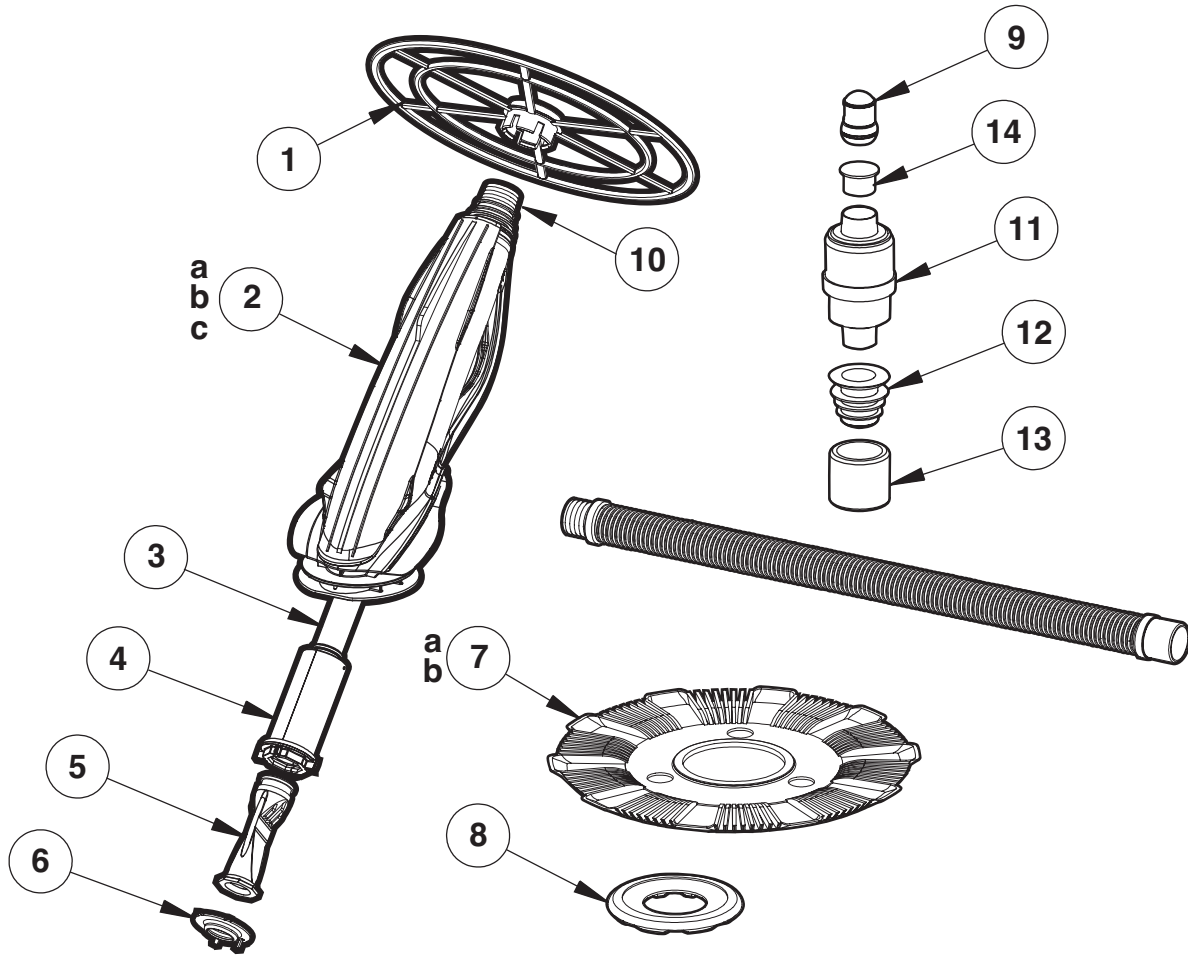

DV5000/KingRay®

REPLACEMENT PARTS

Parts Diagram and Parts Listing

Ref. No.	Part No.	Description	Ctn Qty.
1	DCX110	Halo	1
2a	DCX353	Body Halves, Right and Left (DV5000)	1
2b	DCX332	Body Top Cover (DV5000)	10
2c	DCX334	Body Set Screws and Plugs (DV5000)	10
3	DCX108	Internal Tube	10
4	DCX105	Cassette Assembly (Includes Item 5, Diaphragm)	10
5	DCX105C	Diaphragm	10
6	DCX106	Retainer, Cassette	10
7a	DCX152	Disc, KingRay	1
7b	DCX152SV	Disc (DV5000)	1
8	DCX150	Foot	10
9	DCX212	Diverter, Eyeball	10
10	DCX212	Swivel Assembly	10
11	DCX180	Flow Regulator	1
12	DCX172	Adapter	10
13	DCX174	Weight, Hose	10
14	DCX182	Bypass Lid	10

NOTE: DV5000 and AquaRay do not require a leader hose.