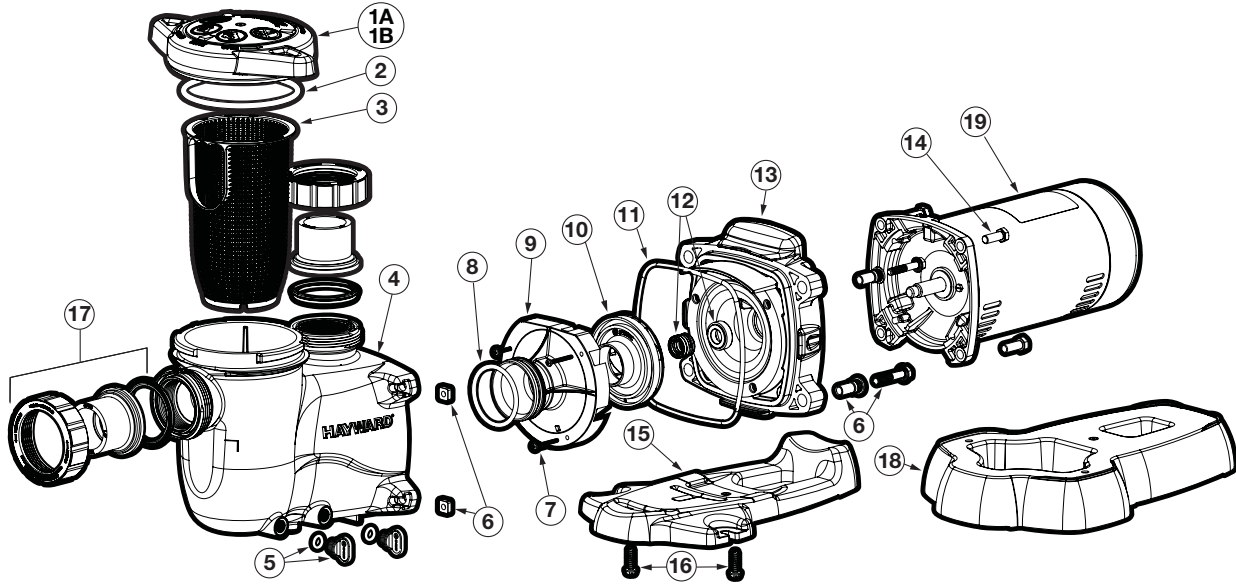

MaxFlo XL™

SP2300X PUMP SERIES (MAX-RATED) REPLACEMENT PARTS

Parts for Pump Models: SP2305X7(EE)(SP), SP2307X10(2), SP2310X15(2), SP2315X20(2)

Ref. No.	Part No.	Description	Ctn. Qty.
1a	SPX2300DLS	Strainer Cover Kit (Includes Strainer Cover, Lock-Ring, O-Ring)	1
1b	SPX2300DLSB	Strainer Cover Kit for Biguanide Sanitizers (Includes Strainer Cover, Lock-Ring, O-Ring) NOT Pressure Testable	1
2	SPX2300Z4	Strainer Cover O-Ring	1
3	SPX2300M	Strainer Basket	1
4	SPX2300AA	Pump Strainer Housing with Drain Plugs	1
5	SPX4000FG	Drain Plug with O-Ring	2
6	SPX2700ZPAK	Hardware Pack (Includes 4 Housing Bolts, Seal-Plate Spacers and Square Nuts)	1
7	SPX2300Z3PAK3	Diffuser Screws (Pack of 3)	1
8	SX220Z2	Diffuser O-Ring	1
9	SPX2300B	Diffuser	1
10	SPX2700C	Impeller for 3/4 H.P. Max-Rate Pump	1
	SPX2700CSP	Impeller for Pump Model SP2305X7EESP	1
	SPX2707CM	Impeller for 1 H.P. Max-Rate Pump	1
	SPX2710CM	Impeller for 1 1/2 H.P. Max-Rate Pump	1
	SPX2715CM	Impeller for 2 H.P. Max-Rate Pump	1
11	GMX600F	Housing O-Ring	1
12	SPX2700SA	Shaft Seal Assembly	1
13	SPX2300E	Seal Plate	1
14	SPX3200Z5PAK4	Motor Bolt (Pack of 4)	1
15	SPX2300G	Motor Support with Base Mount Screws	1
16	SPX1600Z52	Motor Support Base Mount Screws	1
17	SPX2700UNKIT	Union Connector Kit (Includes 2 Nuts, Connectors, Gaskets)	1