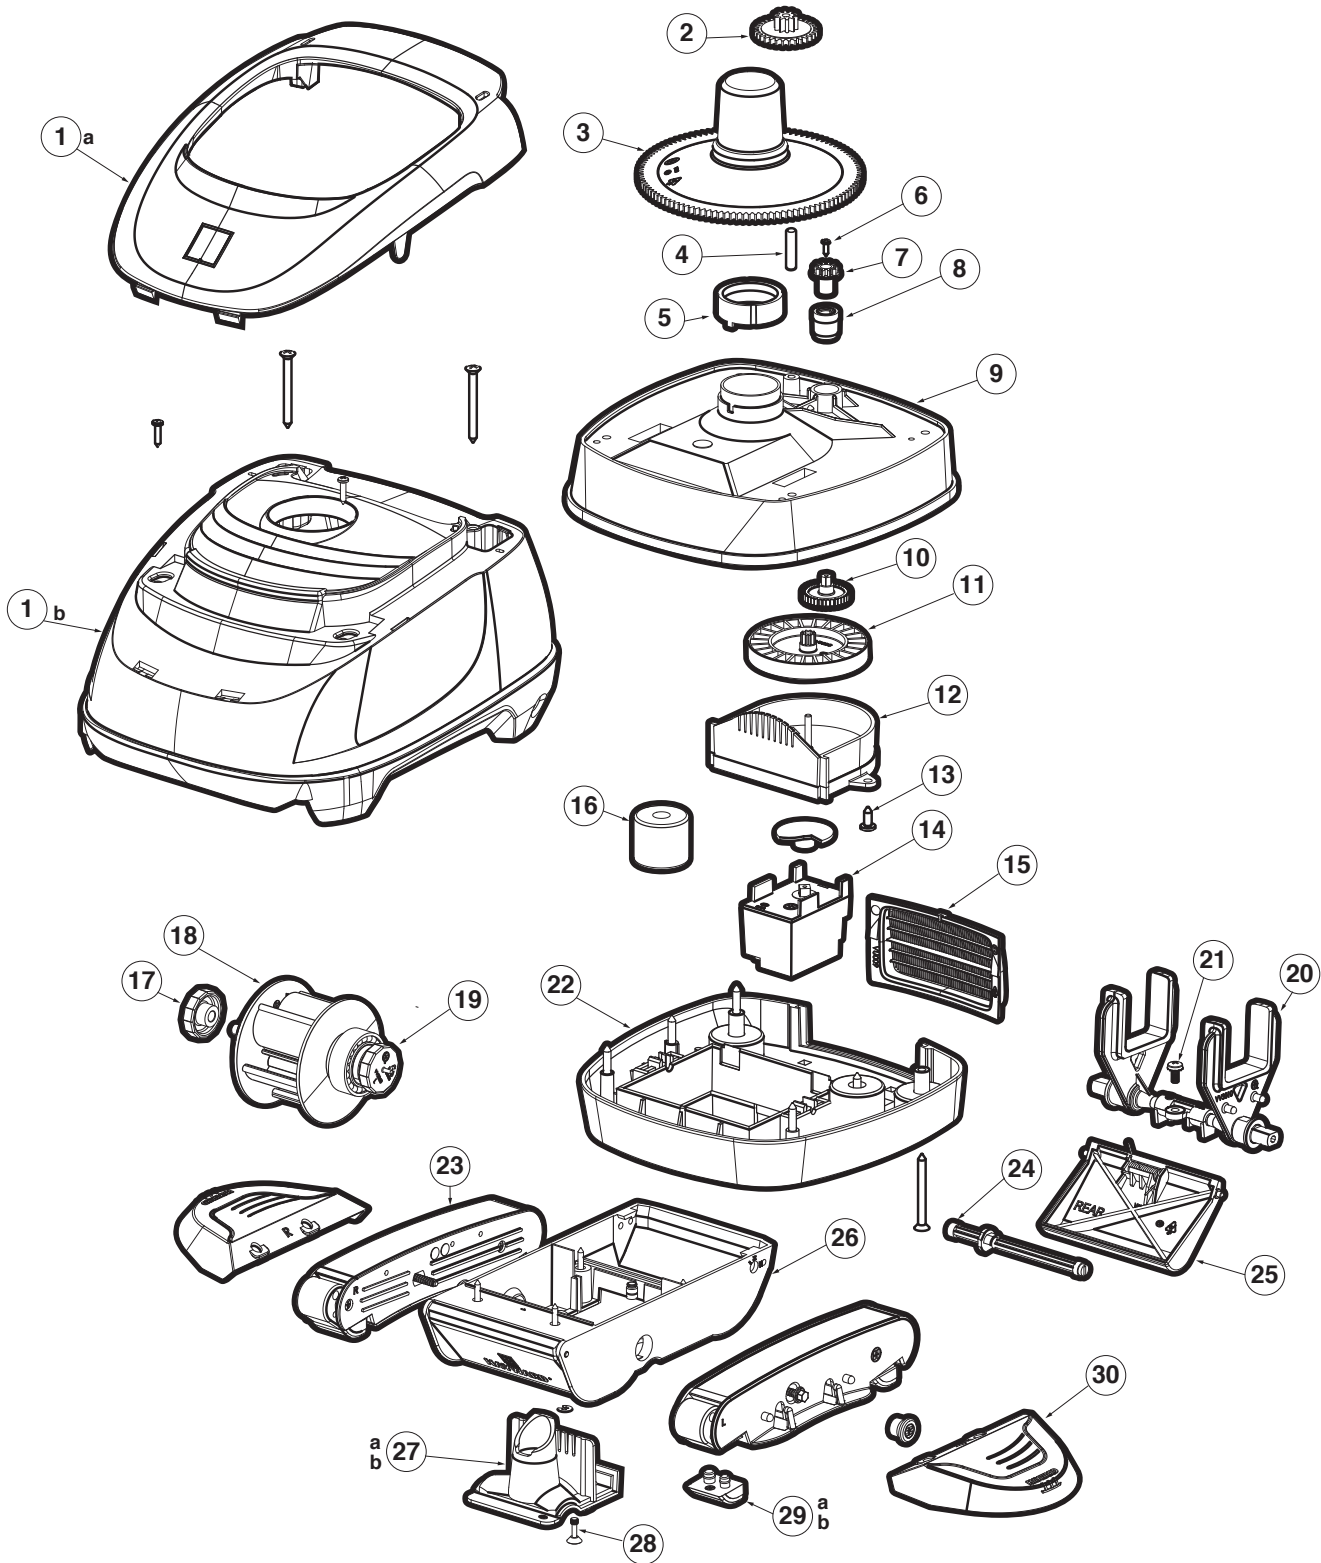

Navigator® V-Flex™

REPLACEMENT PARTS

Parts Diagram

Cleaners

Parts Listing

Ref. No.	Part No.	Description	Ctn. Qty.
1a	HSXVV008SA-234	Assembly, Handle-Navi V-Flex	1
1b	HSXVV0906SA	Assembly, Navi Shell with Logo, Skirt	1
2	AXV301	Inter Gear	25
3	AXV070	Cone Gear, Clear	10
4	AXV309	Inter Gear, Shaft	50
5	AXV306	Cone Gear Bushing	25
6	AXV068	Spindle Gear Screw	50
7	AXV303	Cone Spindle Gear	25
8	AXV066A	Cone Spindle Gear Bushing	25
9	HSXV060R237	Mid Body, Upper Housing	10
10	AXV064A	Medium Turbine Drive Gear	25
11	AXV062C	Medium Turbine	25
12	AXV009	Medium Turbine Case/Axle Assembly	25
13	AXV065P	Upper Body Screw	25
14	AXV408P	Gear Box Assembly	25
15	AXVU009-237	Screen Kit	50
16	AXV054FH	Float Kit	25
17	HSX304060	Turbine Shaft Retainer <i>(2 pack)</i>	25
18	HSXVV3000SAC	Turbine Kit (turbine and 2 turbine shaft retainers)	25
19	HSXVV3020	Turbine Bearing <i>(2 pack)</i>	25
20	HSXVV3010SA	Kit, Turbine/A-Frame 5 Vane	10
21	AXV313	Lower Body Screw	25
22	HSXV050C237	Lower Body Housing	10
23	AXV417-237	Pod Kit	25
24	AXV031B	Flap Adjuster	25
25	AXV434-237	Flap Kit (2 flaps, front and rear springs)	50
26	AXV230D-237	Open Lower Body	10
27a	HSXVV015SAC-237	Access Cover Assembly, Concrete	25
27b	HSXVV015SAV-237	Access Cover Assembly, Vinyl	25
28	AXV314P	Captive Screw with Clip	25
29a	AXV414P	Shoes, Concrete <i>(4 pack)</i>	25
29b	AXV413P	Shoes, Vinyl <i>(4 pack)</i>	25
30	AXV604-237	Wing Kit	50