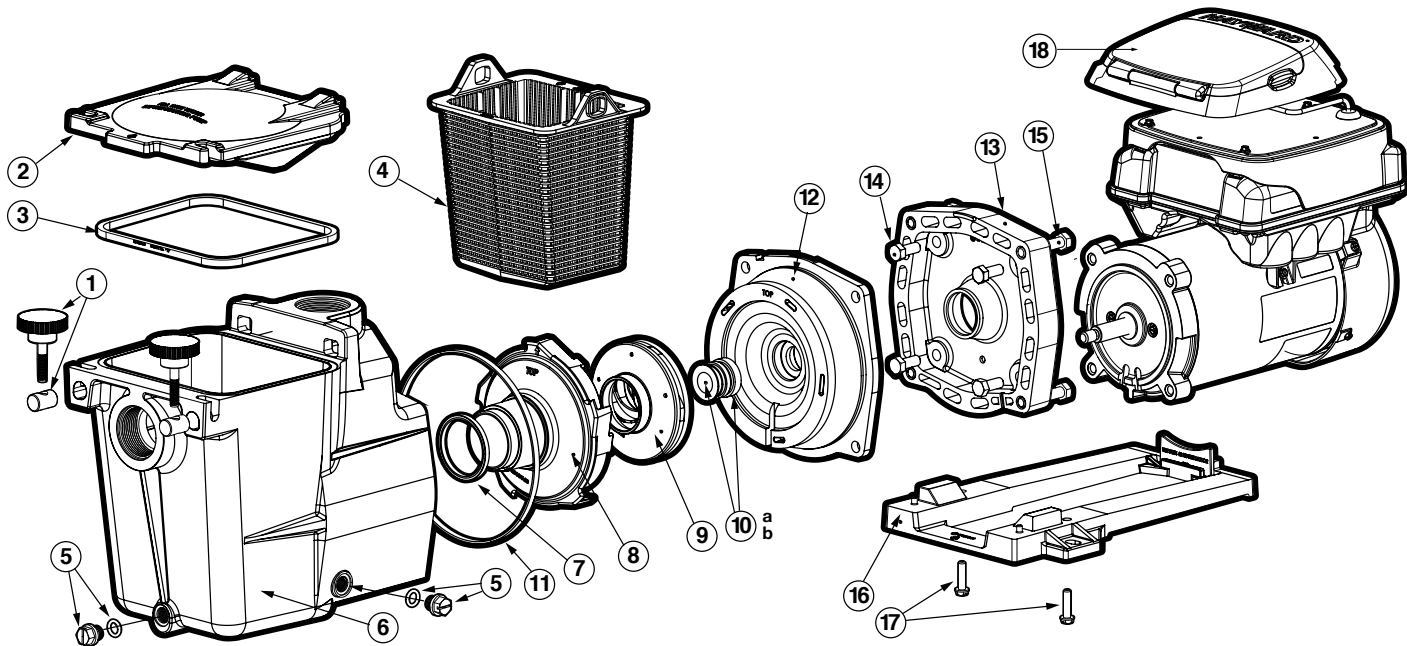

Super Pump VS

REPLACEMENT PARTS

Pumps

Parts for Pump Models: SP2670010VSP, SP2670020VSP, SP2603VSP, SP26115VSP

Ref. No.	Part No.	Description	Ctn. Qty.
1	SPX1600PN	Swivel Nut and Hand Knob	100
2	SPX1600D	Strainer Cover	10
3	SPX1600S	Strainer Cover Gasket	50
4	SPX1600M	Basket	20
5	SPX1700FG	Drain Plug with Gasket	50
6	SPX1600AA	Pump/Strainer Housing with Gasket	1
7	SPX1600R	Diffuser Gasket	25
8	SPX2600B	Diffuser	10
9	SPX2607C	Impeller for SP2603VSP	10
—	SPX2607C	Impeller for SP26115VSP	10
10a	SPX1600Z2	Shaft Seal Assembly (SP2603VSP, SP26115VSP)	10
10b	SPX1600Z2VIT	Viton® Shaft Seal Assembly (SP2670010VSP, SP2670020VSP)	10
11	SPX1600T	Housing Gasket	50
12	SPX2600E5	Seal Plate	10
13	SPX1600F5	Motor Mounting Plate	10
14	SPX0125Z44	Motor Cap Screws (Set of 4)	20
15	SPX1600Z4	Housing Cap Screw	25
16	SPX2600G1	Mounting Foot (Includes Screws)	10
17	SPX1600Z52	Mounting Foot Screws (Set of 2)	1
18	SPX3400DR4	Motor Drive Display Cover (Cover only)	5
—	SPX3200LCD	Digital Control Interface Assembly	1
—	SPX3400DRKIT	Wall Mount Kit	5
—	SPXHKIT3	Quick Fix Kit (Includes #3, 7, 10, 11 and Jack's Lube)	10
—	SPX3200DRCC	Communication Cable for VS Pump	1

POWER END

—	SPX26115Z1VSPE	Power End Assembly for SP26115VSP (Includes #7-14, motor and drive)	1
—	SPX2603Z1VSPE	Power End Assembly for SP2603VSP (Includes #7-14, motor and drive)	1

Super Pump® VS

SP2600VSP PUMP SERIES REPLACEMENT PARTS