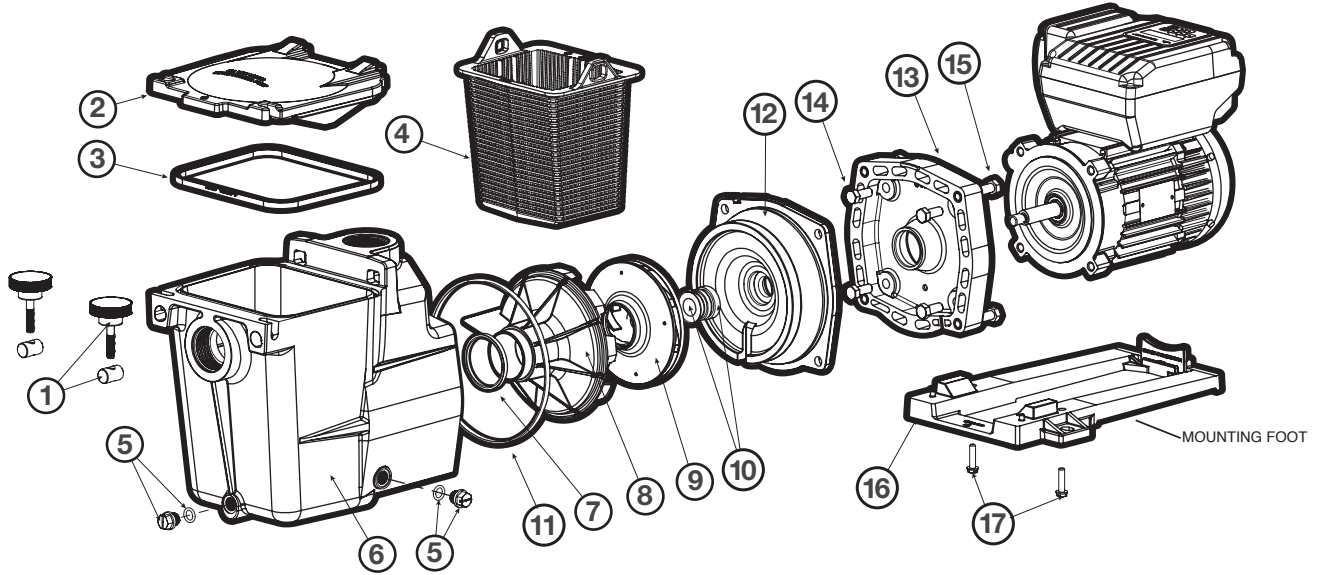

Super Pump® VS

SP2600VSP PUMP SERIES REPLACEMENT PARTS

Parts for Pump Models: SP2600VSP, SP2602VSP

Ref. No.	Part No.	Description	Ctn. Qty.
1	SPX1600PN	Hand Knob	100
2	SPX1600D	Strainer Cover	10
3	SPX1600S	Strainer Cover Gasket	50
4	SPX1600M	Basket	20
5	SPX1700FG	Drain Plug with Gasket	50
6	SPX1600AA	Pump/Strainer Housing with Gasket	1
7	SPX1600R	Diffuser Gasket	25
8	SPX1616B	Diffuser	10
9	SPX1621C	Impeller	20
10	SPX1600Z2	Shaft Seal Assembly	10
11	SPX1600T	Housing Gasket	50
12	SPX1611E5	Seal Plate	5
13	SPX1600F5	Motor Mounting Plate	10
14	SPX0125Z44	Motor Cap Screws (Set of 4)	20
15	SPX1600Z4	Housing Cap Screw	25
16	SPX2600G1	Mounting Foot (Includes Screws)	10
17	SPX1600Z52	Mounting Foot Cap Screws (Set of 2)	1
—	SPXHKIT3	Quick Fix Kit (Includes #3, 7, 10, 11 & Jack's Lube)	10

POWER END

—	SPX2600Z1VSPE	Power End Assembly (Includes parts #8–15, Motor and Drive)	1