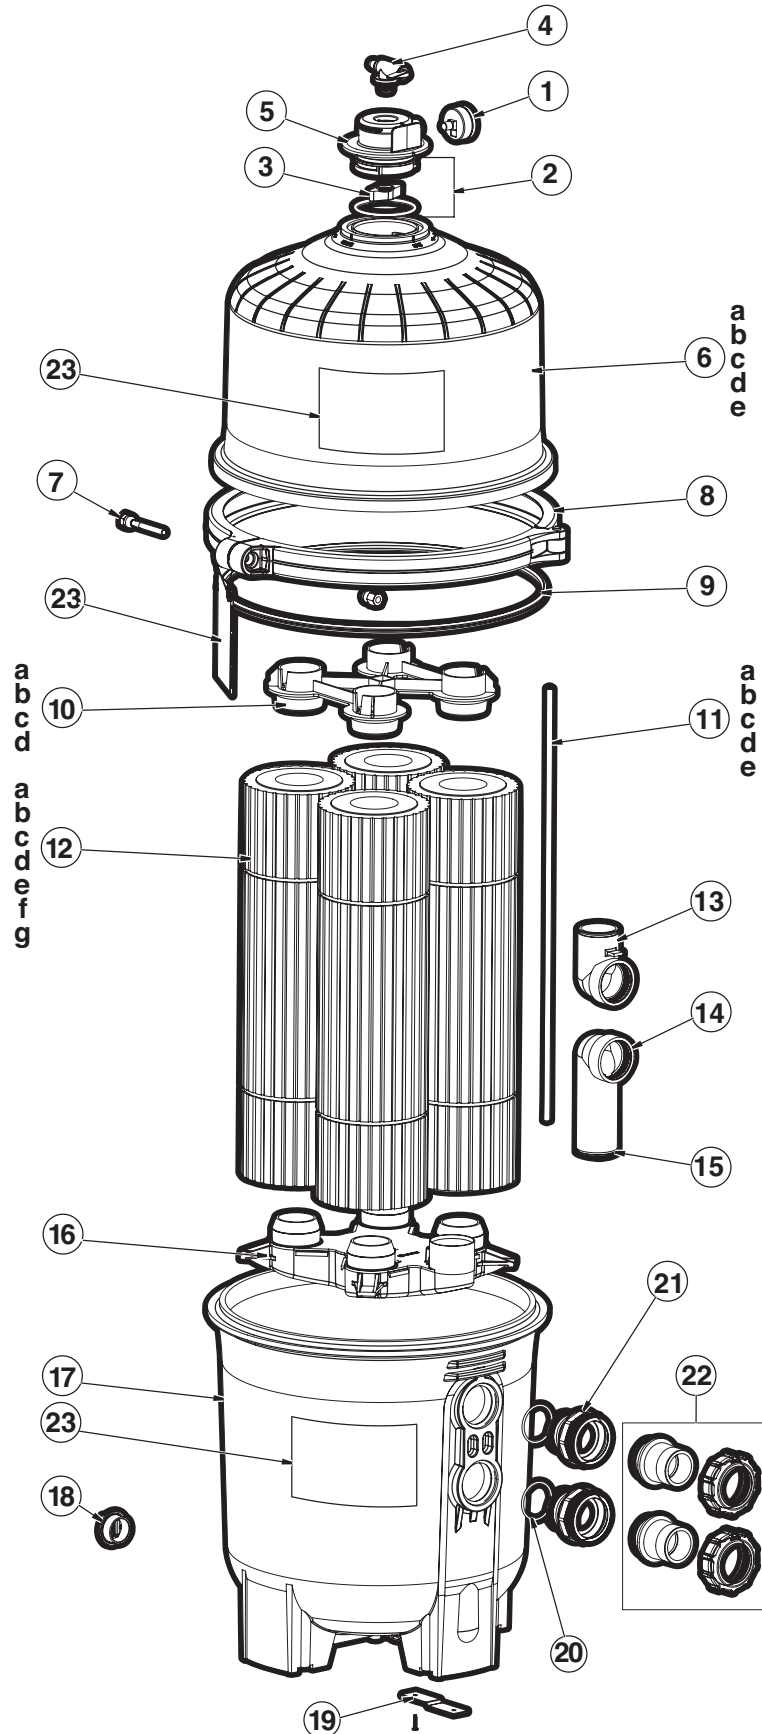

SwimClear™

CARTRIDGE FILTER SERIES REPLACEMENT PARTS

Parts Diagram

Filters

Parts Listing

Ref. No.	Part No.	Description	Ctn. Qty.
1	ECX2712B1	Pressure Gauge	20
2	DEX2420Z8A	O-Ring Kit (<i>Set of 2</i>)	10
3	CCX1000N	Manual Air Relief Valve Nut	50
4	CCX1000V	Manual Air Relief Valve with O-Ring	50
5	DEX2420MAR2	Manual Air Relief Assembly	1
6a	DEX2420BTC	Filter Head (C2020/C2025)	1
6b	DEX3620BTC	Filter Head (C3020/C3025)	1
6c	DEX4820BTC	Filter Head (C4020/C4025)	1
6d	DEX6020BTC	Filter Head (C5020/C5025)	1
6e	DEX7220BTC	Filter Head (C7000/C7020)	1
7	DEX2421J2*	Clamp Bolt and Nut	10
8	DEX2421JKIT	Clamp Assembly (Including Clamp, Clamp Nut and Bolt, Warning Hang Tag, Metal Reinforced Seal and Labels)	1
9	DEX2422Z2*	Metal Reinforced Seal	1
10a	CX2020DA	Top Closure Plate (C2020/C2025)	1
10b	CX3020DA	Top Closure Plate (C3020/C3025, C4020/C4025)	1
10c	CX5020DA	Top Closure Plate (C5020/C5025)	1
10d	CX3020D4	Top Closure Plate (C7000/C7020)	1
11a	CX800Z4	Air Relief Tube Assembly (C2020/C2025)	20
11b	CX3000Z3	Air Relief Tube Assembly (C3020/C3025)	50
11c	CX4000Z3	Air Relief Tube Assembly (C4020/C4025)	50
11d	CX5000Z3	Air Relief Tube Assembly (C5020/C5025)	50
11e	CX7000Z3	Air Relief Tube Assembly (C7000/C7020)	8
12a	CX480XRE	Replacement Element (C2020/C2025)	1
	CX480XREPAK4	Cartridge Elements (C2020, C2025) – 4 Pack	1
12b	CX580XRE	Replacement Element (C3020/C3025)	1
	CX580XREPAK4	Cartridge Elements (C3020, C3025) – 4 Pack	1
12c	CX880XRE	Replacement Element (C4020/C4025)	1
	CX880XREPAK4	Cartridge Elements (C4020, C4025) – 4 Pack	1
12d	CX875XRE	Replacement Element (C4520)	1
	CX875XREPAK4	Cartridge Elements (C4520) – 4 Pack	1
12e	CX1280XRE	Replacement Element (C5020/C5025)	1
	CX1280XREPAK4	Cartridge Elements (C5020, C5025) – 4 Pack	1
12f	CX1380XRE	Replacement Element (C5520 Series)	1
	CX1380XREPAK4	Cartridge Elements (C5520) – 4 Pack	1
12g	CX590XRE	Replacement Element (C7000/C7020)	1
	CX590XREPAK4	Cartridge Elements (C7000, C7020) – 4 Pack	1
—	CX7020M	Mid Plate Connector (C7000/C7020 Models Only)	1
13	CX3000F1B	Inlet Elbow	5
14	CX3020FB	Outlet Elbow	5
15	DEX360M	O-Ring	100
16	CX3000C	Bottom Collector Manifold	1
17	DEX2420ATC	Filter Body	1
18	SP1022CBLK	1 ½" Drain Plug with O-Ring	100
19	DEX2420DCKIT	Strap Kit (Optional)	25
20	SX220Z2	O-Ring	500
21	DEX2420F	Bulkhead Fitting	25
22	DE2400PAK2CS	Plumbing Kit (Includes 2 O-Rings, 2 Slip Connectors and 2 Locknuts)	10
23	DEX2420LA6PAK	Label Pack (Includes all Warning and Operation Labels, Hang Tag (#24), Wire Tie and Owner's Manual)	10

NOTE: *Compatible only with DEX2421JKIT clamp system for Hayward Pro-Grid™ D.E. and SwimClear™ cartridge filters.