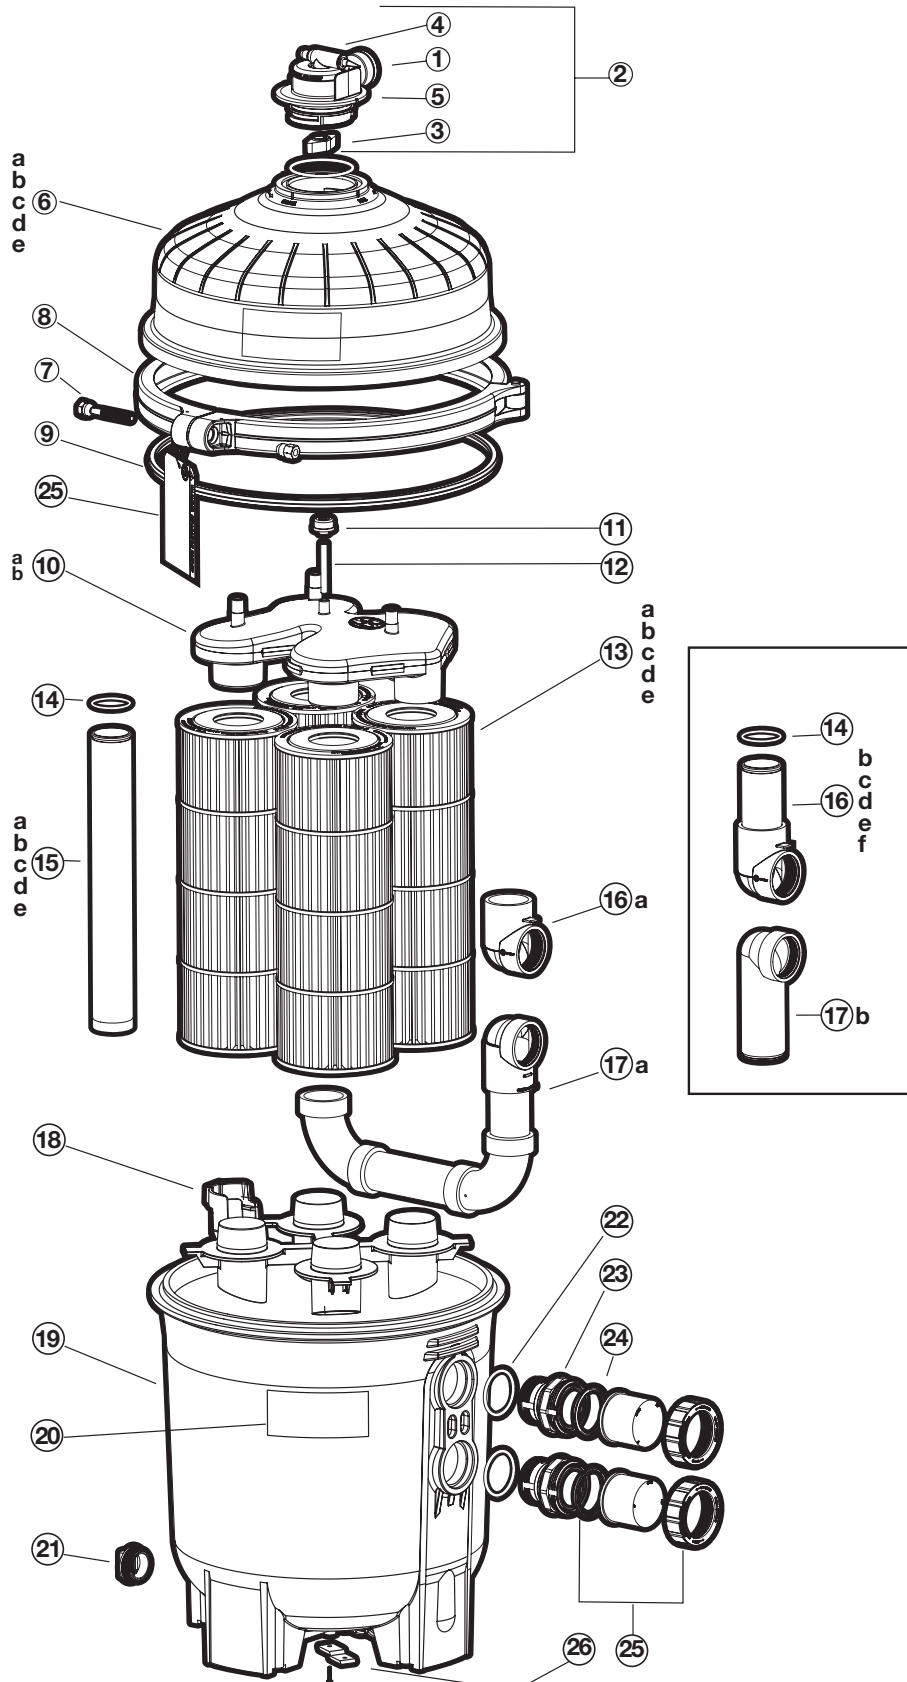

SwimClear™

CARTRIDGE FILTER SERIES REPLACEMENT PARTS

Parts Diagram

Filters

Parts Listing

Ref. No.	Part No.	Description	Ctn. Qty.
1	ECX2712B1	Pressure Gauge	20
2	DEX2420Z8A	O-Ring Kit (<i>set of 2</i>)	10
3	CCX1000N	Air Relief Valve Nut	50
4	CCX1000V	Manual Air Relief with O-Ring	50
5	DEX2420MAR2	Manual Air Relief Assembly	1
6a	DEX2420BTC	Upper Filter Body with Clamp C2030	1
6b	DEX3620BTC	Upper Filter Body with Clamp C3030	1
6c	DEX4820BTC	Upper Filter Body with Clamp C4030	1
6d	DEX6020BTC	Upper Filter Body with Clamp C5030	1
6e	DEX7220BTC	Upper Filter Body with Clamp C7030	1
7	DEX2421J2	Clamp Bolt and Nut	10
8	DEX2421JKIT	Clamp System (Includes Clamp, Clamp Nut and Bolt, Hang Tag, Metal Reinforced Seal, and Labels)	1
9	DEX2422Z2	Metal Reinforced Seal	1
10a	CX3030C	Top Manifold C2030, C3030, C4030	1
10b	CX5030C	Top Manifold C5030, C7030	1
11	CX3000J1	Air Relief Filter	100
12	CX2030Z3	Air Relief Tube	10
13a	CX481XRE	Cartridge Element C2030	1
	CX481XREPAK4	Cartridge Elements (4 Pack) C2030	1
13b	CX580XRE	Cartridge Element C3030	1
	CX580XREPAK4	Cartridge Elements (4 Pack) C3030	1
13c	CX880XRE	Cartridge Element C4030	1
	CX880XREPAK4	Cartridge Elements (4 Pack) C4030	1
13d	CX1280XRE	Cartridge Element C5030	1
	CX1280XREPAK4	Cartridge Elements (4 Pack) C5030	1
13e	CX591XRE	Cartridge Element C7030	1
	CX591XREPAK4	Cartridge Elements (4 Pack) C7030	1
	CX7020M	Mid Plate Connector C7030	1
14	DEX2400Z5	Outlet Pipe O-Ring	500
15a	CX3031F6	Outlet Pipe C2030	1
15b	CX3031F7	Outlet Pipe C3030	1
15c	CX3031F8	Outlet Pipe C4030	1
15d	CX3031F9	Outlet Pipe C5030	1
15e	CX3031F10	Outlet Pipe C7030	1
16a	CX3030F	Inlet Elbow (after Sept. 2012)	5
16b	CX3030F1	Outlet Elbow with Pipe C2030 (prior to Sept. 2012)	5
16c	CX3030F2	Outlet Elbow with Pipe C3030 (prior to Sept. 2012)	5
16d	CX3030F2	Outlet Elbow with Pipe C4030 (prior to Sept. 2012)	5
16e	CX3030F4	Outlet Elbow with Pipe C5030 (prior to Sept. 2012)	5
16f	CX3030F5	Outlet Elbow with Pipe C7030 (prior to Sept. 2012)	5
17a	CX3030H	SwimClear Lower Piping Assembly (after Sept. 2012)	1
17b	CX3020FB	Outlet Elbow (prior to Sept. 2012)	5
18	CX3030D	Bottom Cartridge Mounting Plate	1
19	DEX2420ATC	Lower Filter Body with Clamp	1
20	DEX2420LA6PAK	Label Pack (Includes all Warning and Operation Labels, Hang Tag, Wire Tie, Owner's Manual)	10
21	SP1022CBLK	1 ½" Drain Plug with O-Ring (Black)	100
22	SX220Z2	Bulkhead O-Ring	500
23	CX3035F	Bulkhead Fitting	25
24	SPX3200UG	Union Gasket (<i>set of 2</i>)	100
25	SPX3200UNKIT	Union Connection Kit (2 each of nuts, connectors, gaskets)	10
26	DEX2420DCKIT	(Optional) Tie Down – Strap Kit (2 each of straps, screws)	25