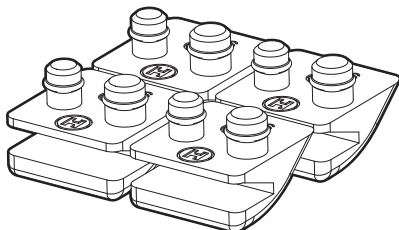

AquaBug®, Penguin, Wanda the Whale® & Diver Dave®

PARTS KITS AND ACCESSORIES FOR ABOVE-GROUND CLEANERS

Parts Diagram

AXV621DAT Universal A-Frame/Turbine Kit

AXV055P Turbine Bearings

AXV621D Universal A-Frame Kit

AXV112P Turbine Kit Above Ground

AXV014SP Pod Shoes

AXV417WHP Pod Kit, White

AXV434WHP Propulsion/Conversion Kit

AXV151 90° Elbow

AXV093BP Skimmer Adapter Cone

AXV079VP Medium Turbine/Spindle Gear Kit

AquaBug®, Penguin, Wanda the Whale® & Diver Dave®