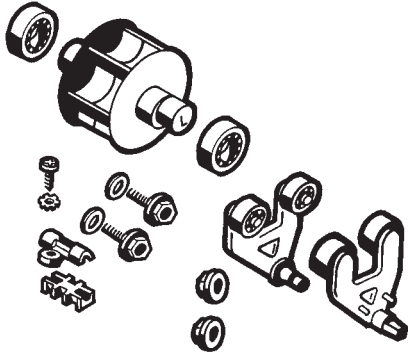

AquaBug®, Penguin, Wanda the Whale® & Diver Dave®

PARTS KITS AND ACCESSORIES FOR ABOVE-GROUND CLEANERS

Parts Diagram

AXV621DAT Universal A-Frame/Turbine Kit

AXV055P Turbine Bearings

AXV621D Universal A-Frame Kit

AXV112P Turbine Kit Above Ground

AXV014SP Pod Shoes

AXV417WHP Pod Kit, White

AXV434WHP Propulsion/Conversion Kit

AXV151 90° Elbow

AXV093BP Skimmer Adapter Cone

AXV079VP Medium Turbine/Spindle Gear Kit

AquaBug®, Penguin, Wanda the Whale® & Diver Dave®

PARTS KITS FOR ABOVE-GROUND CLEANERS

Parts Listing

Part No.	Description	Ctn. Qty.	No. Req'd
AXV014SP	Pod Shoes, Fiberglass (4 pack)	25	1
AXV014FNP	Pod Shoe Kit, Vinyl (4 pack)	25	1
AXV434WHP	Flap Kit, White (Includes front and rear flap assemblies)	50	1
AXV621DAT	A-Frame/Turbine Kit (Includes two A-frames and bushings, saddle, keeper, main turbine and bearings, hex head pod screws and pod screw washers)	10	1
AXV055P	Turbine Bearing Kit (2 pack)	50	1
AXV065P	Upper Body Screw Kit (6 pack)	25	1
AXV079VP	Medium Turbine/Spindle Gear Kit, Vinyl (medium turbine, drive gear, bushing, spindle gear, screw, medium turbine axle, intermediate gear, intermediate gear axle)	25	1
AXV621D	A-Frame Kit (Includes two A-frames and bushings, saddle, keeper, two hex head pod screws and two pod screw washers)	25	1
AXV112P	Turbine Kit, Above Ground (Includes main turbine and two turbine bearings)	25	1
AXV417WHP	Pod Kit, White (Includes right and left pod assemblies)	25	1
AXV699P	A-Frame Bushing/Saddle Kit	25	1
AXV552WHP	Wing Kit, White (Includes left and right wings)	50	1
AXV552ORP	Wing Kit, Orange (Includes left and right wings)	50	1