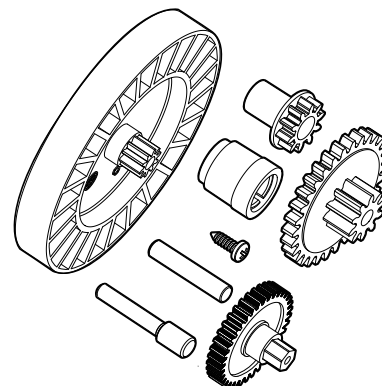

AquaBug®, Penguin, Wanda the Whale® & Diver Dave®

PARTS KITS AND ACCESSORIES FOR ABOVE-GROUND CLEANERS

Parts Diagram

AXV621DAT Universal A-Frame/Turbine Kit

AXV055P Turbine Bearings

AXV621D Universal A-Frame Kit

AXV112P Turbine Kit Above Ground

AXV014SP Pod Shoes

AXV417WHP Pod Kit, White

AXV434WHP Propulsion/Conversion Kit

AXV151 90° Elbow

AXV093BP Skimmer Adapter Cone

AXV079VP Medium Turbine/Spindle Gear Kit

AquaBug®, Penguin, Wanda the Whale® & Diver Dave®

PARTS KITS FOR ABOVE-GROUND CLEANERS

Parts Listing

Part No.	Description	Ctn. Qty.	No. Req'd
AXV014SP	Pod Shoes, Fiberglass (4 pack)	25	1
AXV014FNP	Pod Shoe Kit, Vinyl (4 pack)	25	1
AXV434WHP	Flap Kit, White (Includes front and rear flap assemblies)	50	1
AXV621DAT	A-Frame/Turbine Kit (Includes two A-frames and bushings, saddle, keeper, main turbine and bearings, hex head pod screws and pod screw washers)	10	1
AXV055P	Turbine Bearing Kit (2 pack)	50	1
AXV065P	Upper Body Screw Kit (6 pack)	25	1
AXV079VP	Medium Turbine/Spindle Gear Kit, Vinyl (medium turbine, drive gear, bushing, spindle gear, screw, medium turbine axle, intermediate gear, intermediate gear axle)	25	1
AXV621D	A-Frame Kit (Includes two A-frames and bushings, saddle, keeper, two hex head pod screws and two pod screw washers)	25	1
AXV112P	Turbine Kit, Above Ground (Includes main turbine and two turbine bearings)	25	1
AXV417WHP	Pod Kit, White (Includes right and left pod assemblies)	25	1
AXV699P	A-Frame Bushing/Saddle Kit	25	1
AXV552WHP	Wing Kit, White (Includes left and right wings)	50	1
AXV552ORP	Wing Kit, Orange (Includes left and right wings)	50	1