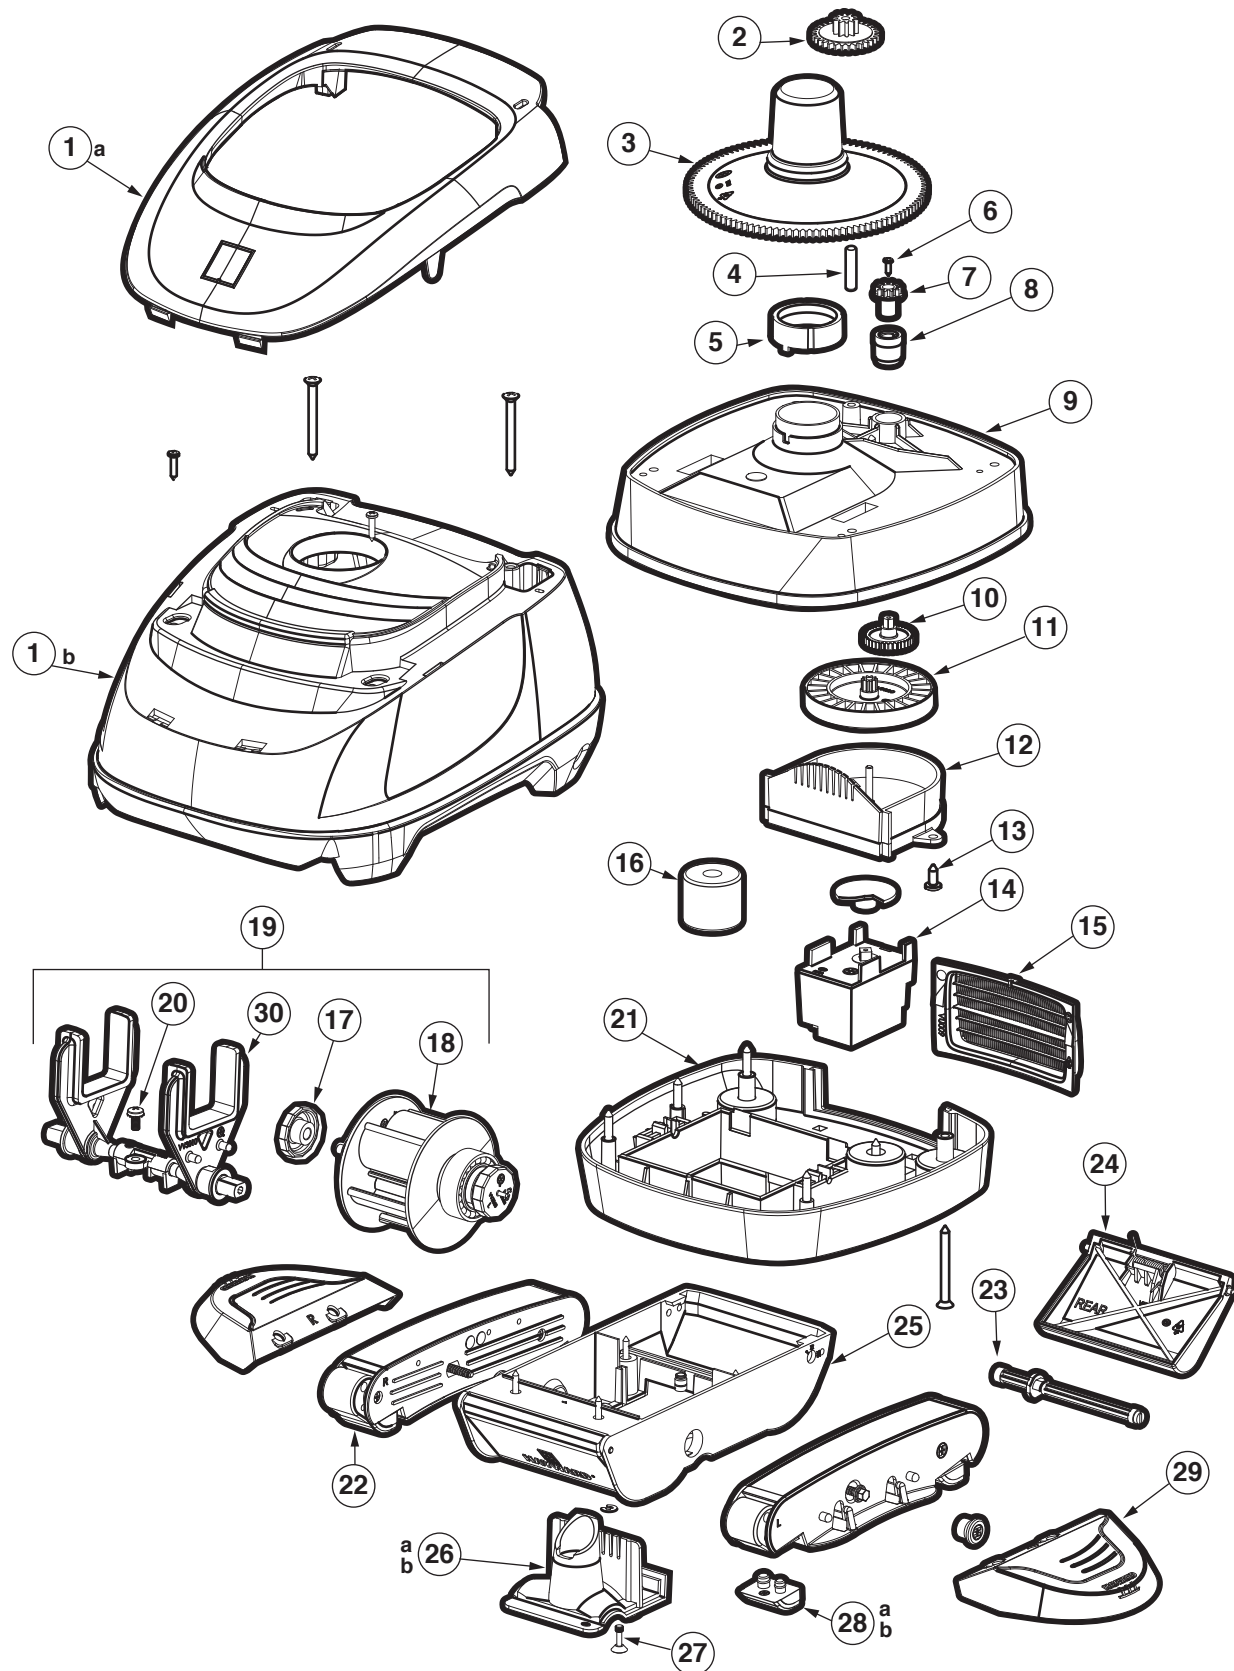

Navigator® V-Flex™

REPLACEMENT PARTS

Parts Diagram

Parts Listing

Ref. No.	Part No.	Description	Ctn. Qty.
1a	HSXVV008SA-234	Assembly, Handle-Navi V-Flex	1
1b	HSXVV0906SA	Assembly, Navi Shell with Logo, Skirt	1
2	AXV301	Inter Gear	25
3	AXV070	Cone Gear, Clear	10
4	AXV309	Inter Gear, Shaft	50
5	AXV306	Cone Gear Bushing	25
6	AXV068	Spindle Gear Screw	50
7	AXV303	Cone Spindle Gear	25
8	AXV066A	Cone Spindle Gear Bushing	25
9	HSXV060R237	Mid Body, Upper Housing	10
10	AXV064A	Medium Turbine Drive Gear	25
11	AXV062C	Medium Turbine	25
12	AXV009	Medium Turbine Case/Axle Assembly	25
13	AXV065P	Upper Body Screw	25
14	AXV408P	Gear Box Assembly	25
15	AXVU009-237	Screen Kit	50
16	AXV054FH	Float Kit	25
17	HSX304060	Turbine Shaft Retainer <i>(2 pack)</i>	25
18	HSXVV3000SAC	Turbine Kit (turbine and 2 turbine shaft retainers)	25
19	HSXVV3010SA	Kit, Turbine/A-Frame 5 Vane	10
20	AXV313	Lower Body Screw	25
21	HSXV050C237	Lower Body Housing	10
22	AXV417-237	Pod Kit	25
23	AXV031B	Flap Adjuster	25
24	AXV434-237	Flap Kit (2 flaps, front and rear springs)	50
25	AXV230D-237	Open Lower Body	10
26a	HSXVV015SAC-237	Access Cover Assembly, Concrete	25
26b	HSXVV015SAV-237	Access Cover Assembly, Vinyl	25
27	AXV314P	Captive Screw with Clip	25
28a	AXV414P	Shoes, Concrete <i>(4 pack)</i>	25
28b	AXV413P	Shoes, Vinyl <i>(4 pack)</i>	25
29	AXV604-237	Wing Kit	50
30	VVX3010SA	A-Frame	10