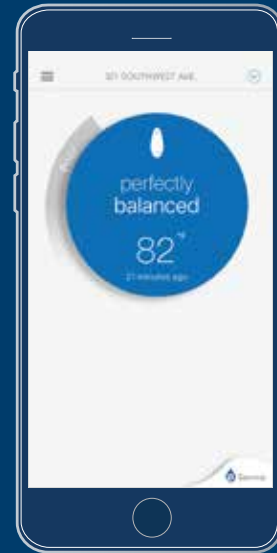

Swim with Confidence Baignez-vous en toute confiance

Know Your Water is Safe

pHin monitors continuously and recommends only the chemicals you need.

Sachez que l'eau de votre piscine est sécuritaire

Le système pHin surveille constamment et recommande seulement les produits chimiques dont vous avez besoin.

Flexible

Works with pools, hot tubs and swim spas. Supports salt, chlorine and bromine.

Polyvalent

Peut être utilisé avec les piscines, les spas et les spas de nage. Prend en charge le sel, le chlore et le brome.

Easy and Reliable

State of the art sensor gives accurate, reliable readings.

Facile et fiable

Le capteur à la fine pointe fournit des lectures fiables et précises.

Service on Demand

On-demand pool and hot tub service at the touch of a button.

Service sur demande

Service d'entretien de piscine et de spa sur demande au bout des doigts.