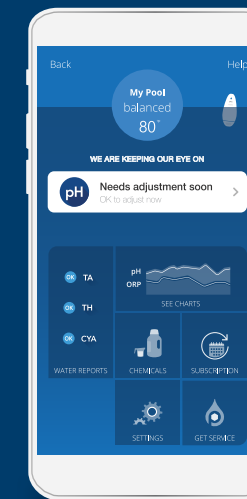

Your retailer can use your pHin to help you take better care of your pool or hot tub.

Votre détaillant peut utiliser votre pHin pour vous aider à mieux entretenir votre piscine ou votre spa.

pHinTM
by **HAYWARD**[®]

Smart Water Care
Solution d'entretien de l'eau intelligente

For pools and Hot Tubs
Pour piscines et spas

Supports iOS and Android devices

Hayward, Hayward & Design, the H logo, All other trademarks not owned by Hayward are the property of their respective owners. Hayward is not in any way affiliated with or endorsed by those third parties. © 2019 Hayward Industries, Inc.

LITPHINCB21C

WIFI
ENABLED

TEMPERATURE
MONITORING

CHEMICAL
MONITORING

ALERTS &
ADVICE

ON-DEMAND
SERVICE

1

Monitor Your Water Continuously Surveillance constamment l'eau

pHin monitors water 24/7 and tests it 144x per day. That's over 1,000 times more than usual!

Le pHin surveille l'eau 24 h/24, 7 j/7 et la teste 144 fois par jour. C'est plus de 1000 fois plus que d'habitude!